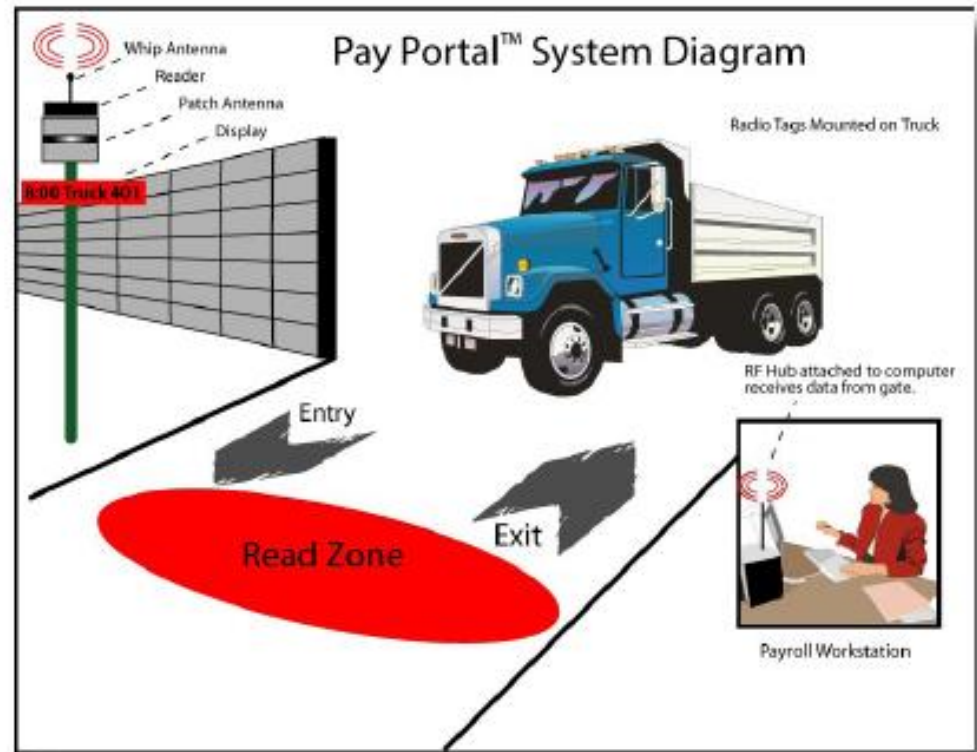

- ◆ **a simple RTLS product in a box.
(Real Time Locating System)**
- ◆ **a time & attendance program for
day delivery truck fleets**

PAY PORTAL™ BENEFITS

- ◆ **A fleet of 65 saves \$75,000 / per year**
- ◆ **Proven System, used since 2004.**
- ◆ **Easy to Install**
- ◆ **Easy to Use**
- ◆ **Less Paperwork**
- ◆ **Real-Time Monitoring**
- ◆ **Immediate ROI**

See Actual !!

PayPortal™

- (1) Reader on Top of Pole.
- (2) Gray box RF LAN sends data to office.
- (3) Driver Display at bottom of pole.
- (4) RFID Tag on top of Truck next to GPS.
- (5) One PayPortal covers both in and out lanes.

How it Works

- Radio frequency tags are attached to the vehicles
- Vehicles are associated with employees
- Radio frequency monitor is mounted at entry gate
- As vehicles exit the yard, the reader detects the radio tag
- Departure time is relayed to Pay Portal™ software

The Real-Time Tracking System

Wireless Driver Display

Easy to Use Software

Vehicle Mount Tags & Reader

PAY PORTAL™ TECHNOLOGY

HARDWARE

Readers, Tags, RF LAN & Wireless LED Display

- 1. Tags are placed on the vehicle**
- 2. Transponders (Passive, Semi-Passive & Active)**
- 3. Readers (UHF Backscatter, UHF Active & UHF LAN Access Point)**